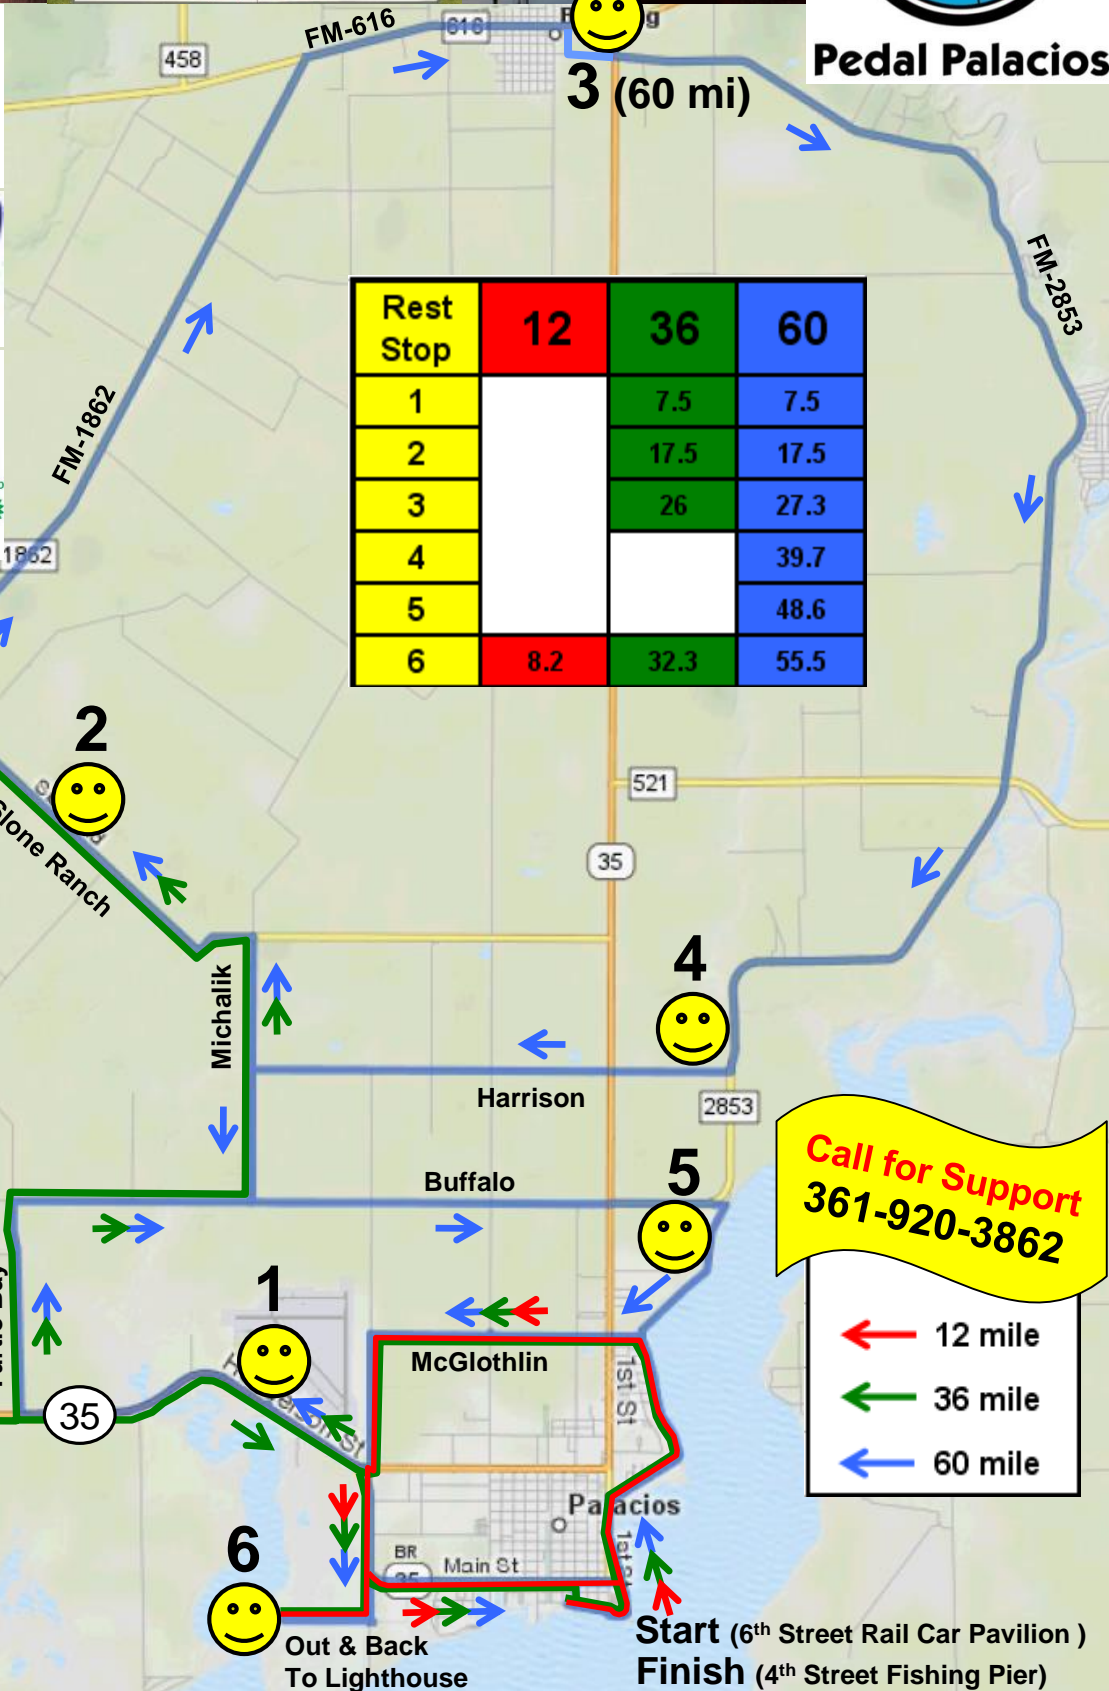

October 29, 2016

Pedal Palacios

Call for Support
361-920-3862

Start (6th Street Rail Car Pavilion)
Finish (4th Street Fishing Pier)

Out & Back
To Lighthouse