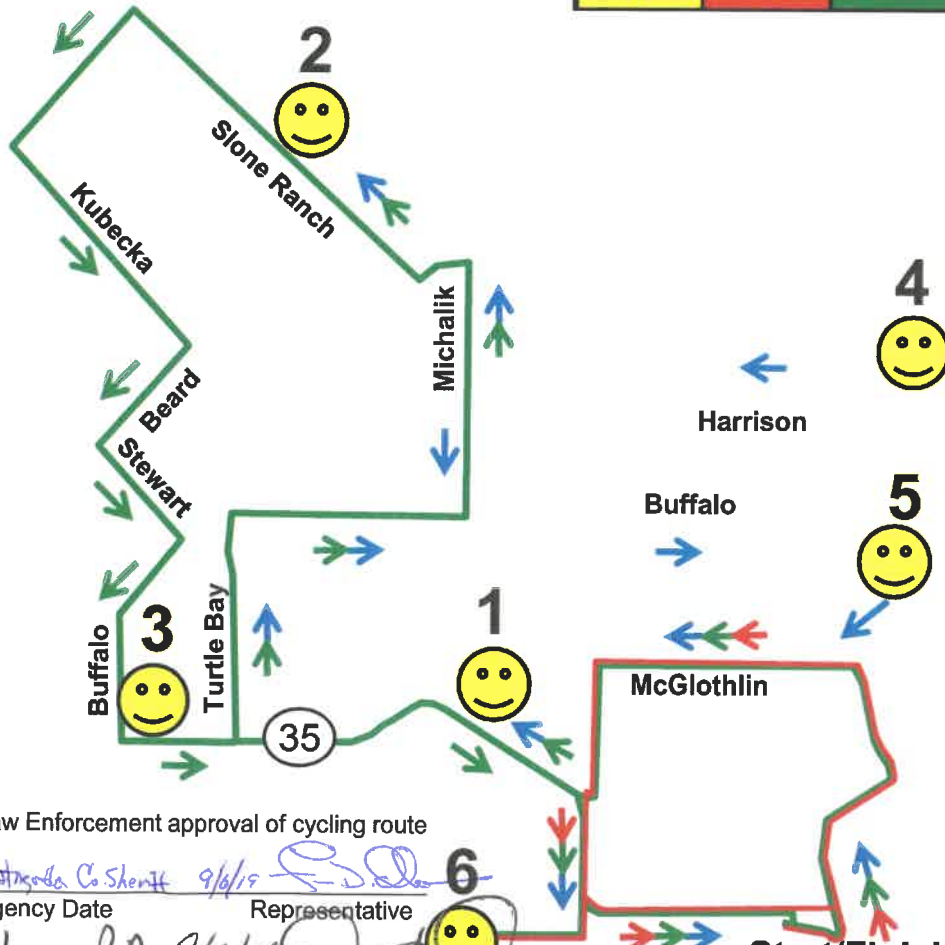

October 26, 2019

FM-616

3 (60 mi)

Pedal Palacios

FM-2853

bike
~~MS~~
TEXAS
MS 150

Rest Stop	12	36	60
1		7.5	7.5
2		17.5	17.5
3		26	27.3
4			39.7
5			48.6
6	8.2	32.3	55.5

Call for Support
361-920-3862
361-655-1497

- 12 mile
- 36 mile
- 60 mile

Law Enforcement approval of cycling route

Matagorda Co Sheriff 9/6/19 Representative

Palacios P.D 9/6/19 Representative

Out & Back To Lighthouse

Start/Finish (4th Street Fishing Pier)